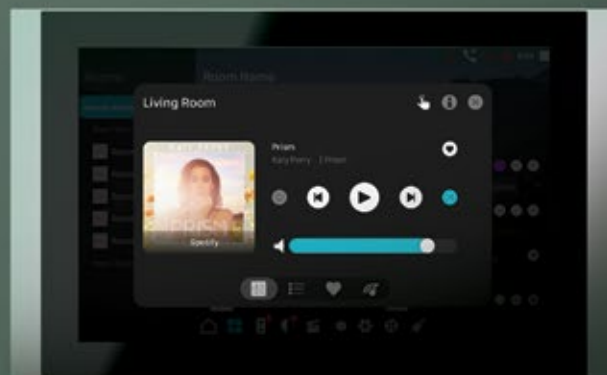

Elevate multi-room audio experience with intuitive control options from Core User Interface product range.

Controlled via KNX Systems

Fundamental functions of audio zones can be controlled with Eclipse Push-Button Switch, Room Controller or Thermostat buttons. You can just press button on the wall and play, pause or mute your music in the room.

Total Control in Scenes

Streaming playlist in a dedicated zone with preset volume level can be triggered with scenes containing multiple automation tasks. You can just trigger relax scene and stream your favorite playlist in the room with just pressing button on the wall.

Embedded

One app, to control all.

Single user experience in all CoreOS devices. On the wall, or in your hands, CoreOS is always available to provide seamless user experience in one App.

Designed for Exclusive Living Spaces

Embedded

Designed for Exclusive Living Spaces

Now Playing

- Play/Pause, Previous, Next, Repeat, Shuffle
- Content Metadata
- Save to Preset

Multi Room

- Grouping different zones
- Control group volume and individual zone volume
- Ungrouping any zone